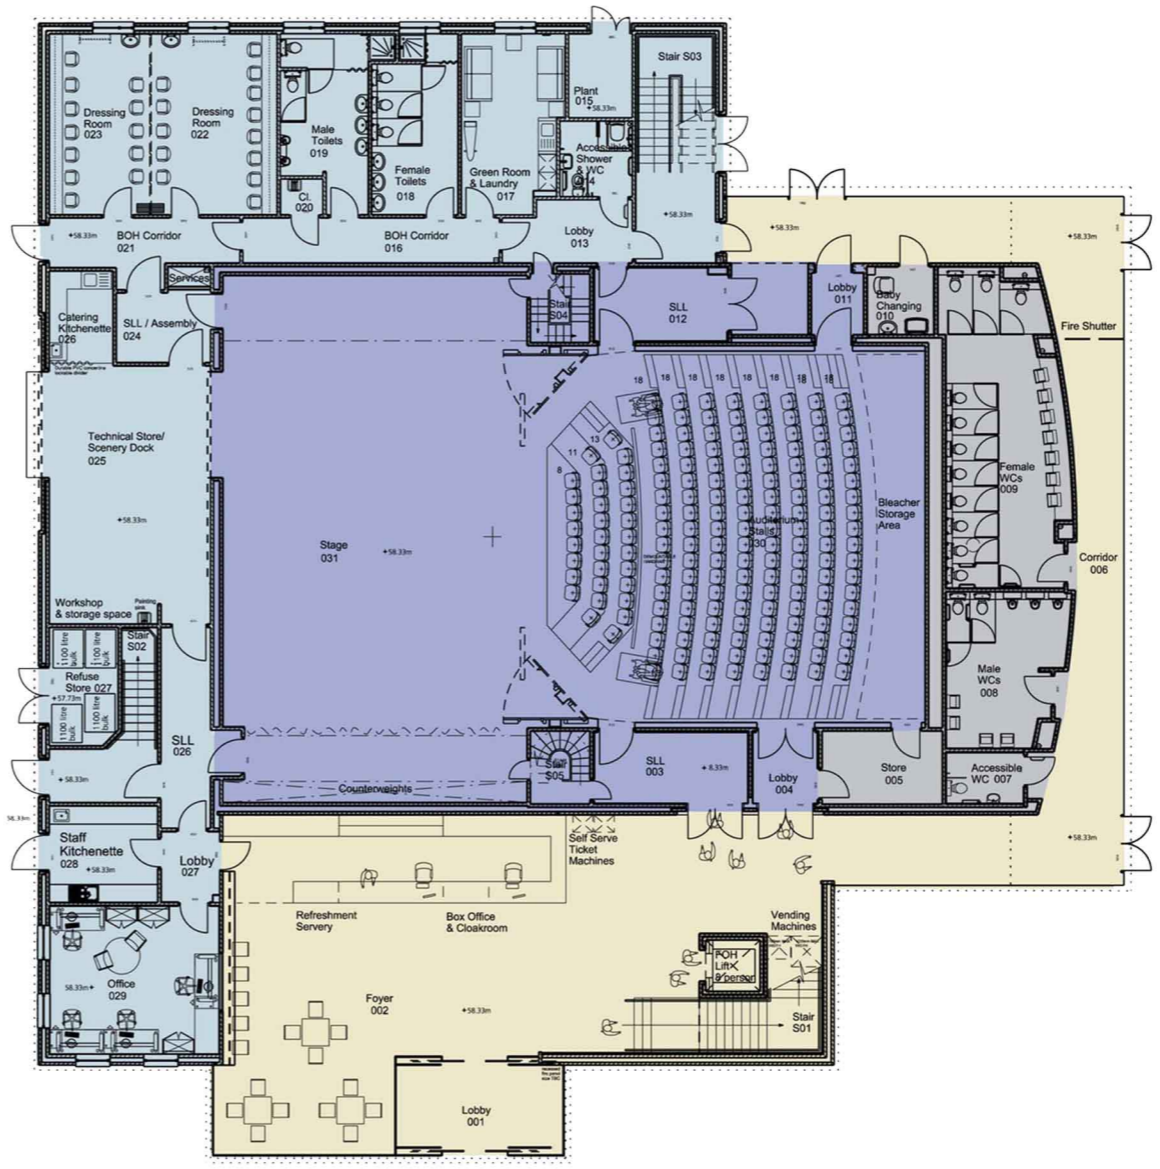

## BRIDGWATER COLLEGE PERFORMING ARTS CENTRE

This is the design for the Performing venue of the College of Performing Arts. The project was granted planning consent in February 2012. The budget constraint drove the design team to achieve a simple building, focusing on the quality of materials instead, particularly the quality of the brickwork.

### Site plan

Ground Floor Plan

Technical galleries

Upper circle seating plan

Circle seating plan

Sections

Austin-Smith:Lord

Bridgwater College Performing Arts Centre