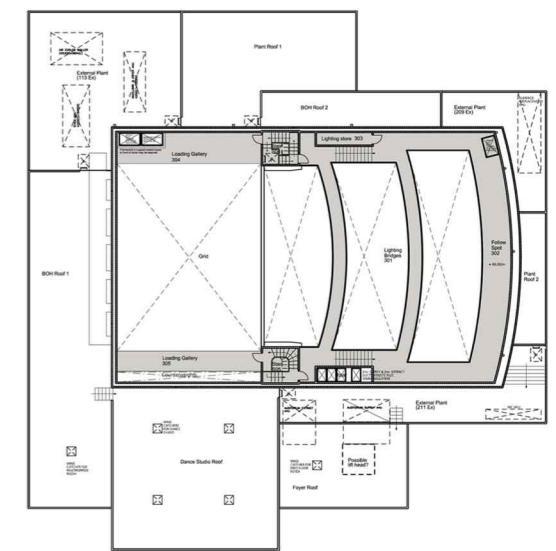

## BRIDGWATER COLLEGE PERFORMING ARTS CENTRE

This is the design for the Performing venue of the College of Performing Arts. The project was granted planning consent in February 2012. The budget constraint drove the design team to achieve a simple building, focusing on the quality of materials instead, particularly the quality of the brickwork.

### Site plan

Ground Floor Plan

Technical galleries

Upper circle seating plan

Circle seating plan

Sections

Austin-Smith:Lord

Bridgwater College Performing Arts Centre