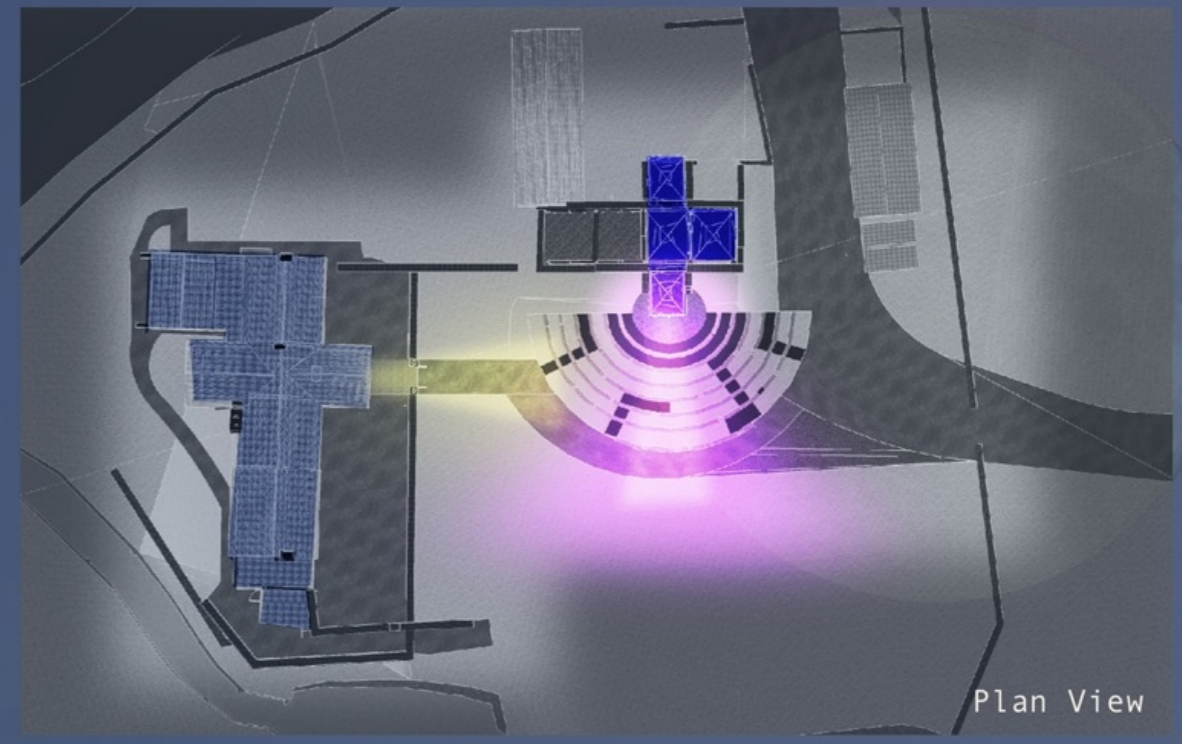

## Llanyrafon Manor Rural Heritage Centre

Retractable Bleacher Seating

Night Time Performance Impression.

Section

Llanyrafon Manor Rural Heritage Centre

Landscaped Amphitheatre Option

Aerial View

Aerial View

Plan View