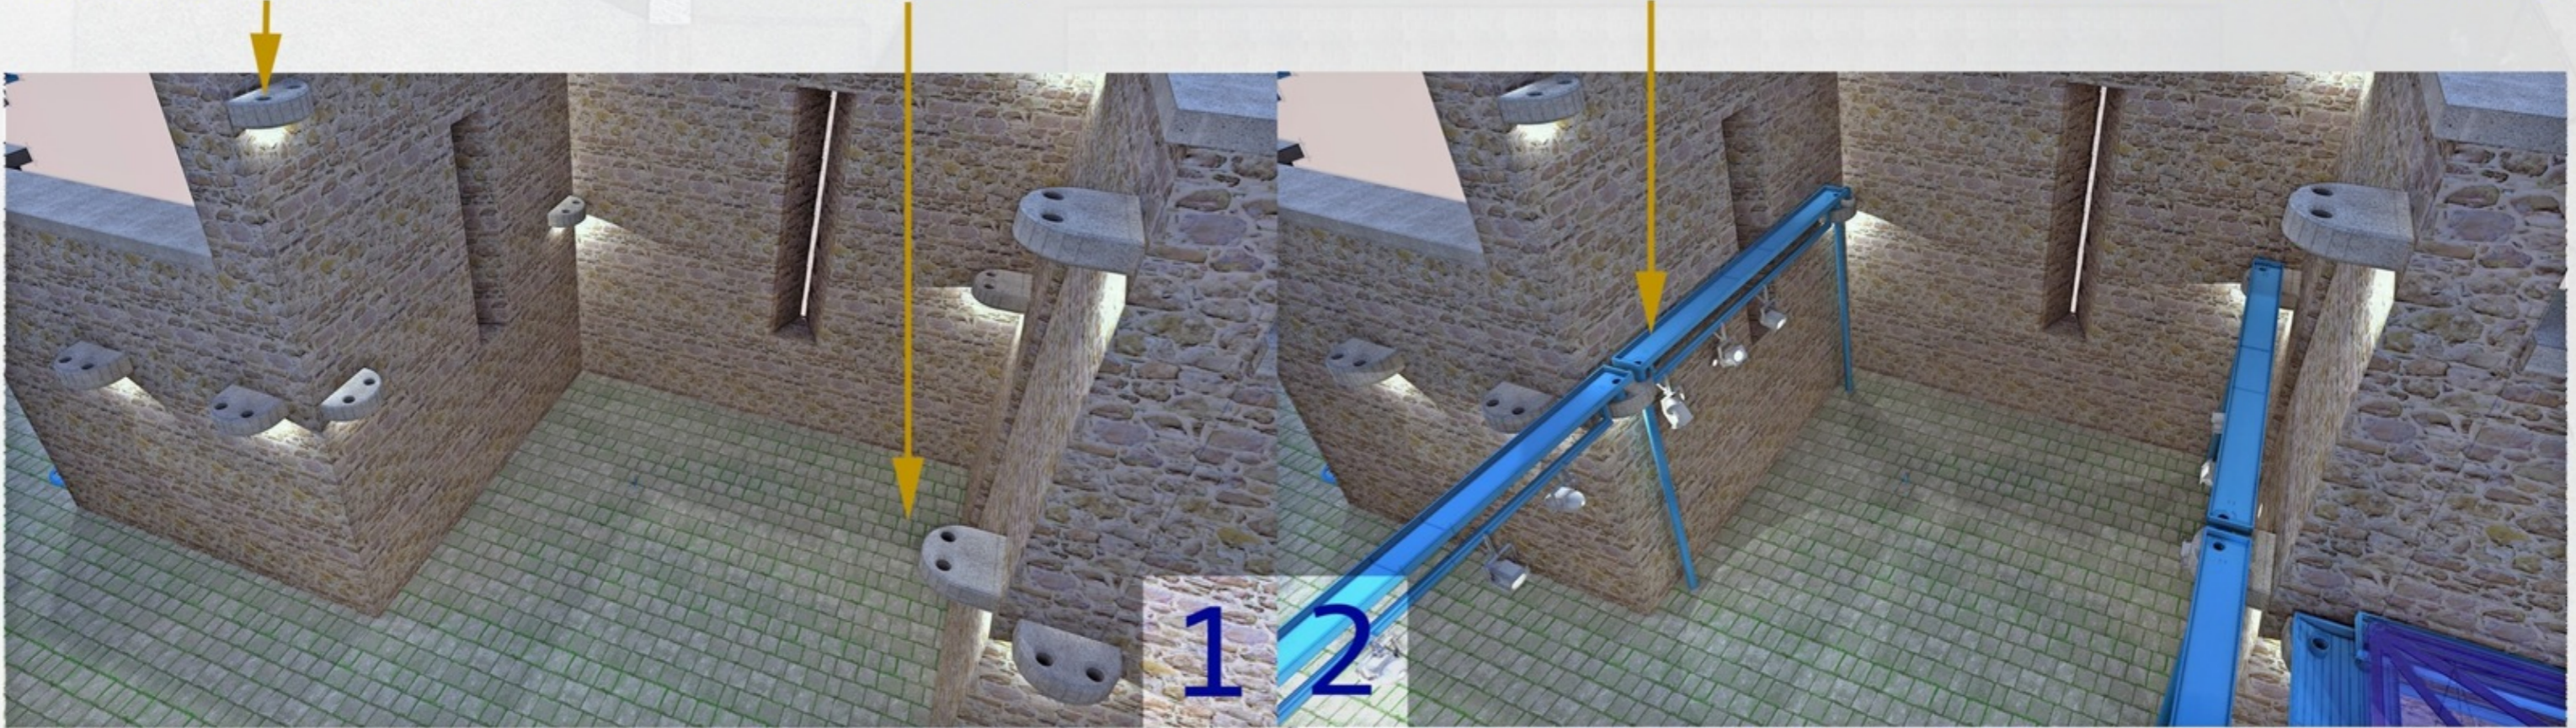

Permanent stone inserts

New paving

Frame elements with lighting-bar and guttering

1 2