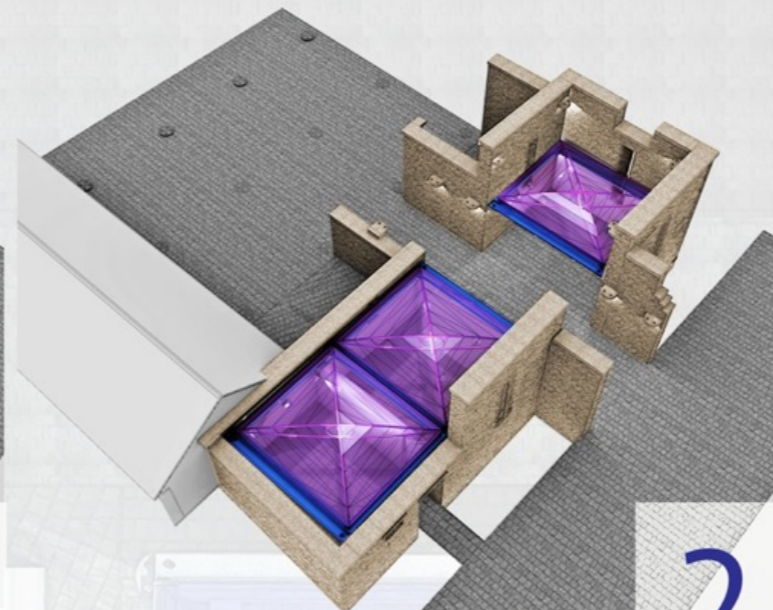

### Llanyrafon Manor Rural Heritage Centre Temporary Structure Assembly

3 4

Rain down-pipe

Secondary frame element with lighting-bar

light-weight roofing modules

1

2

3

Llanryafon Manor Rural Heritage Centre,

Temporary Structure Options

4

5

6