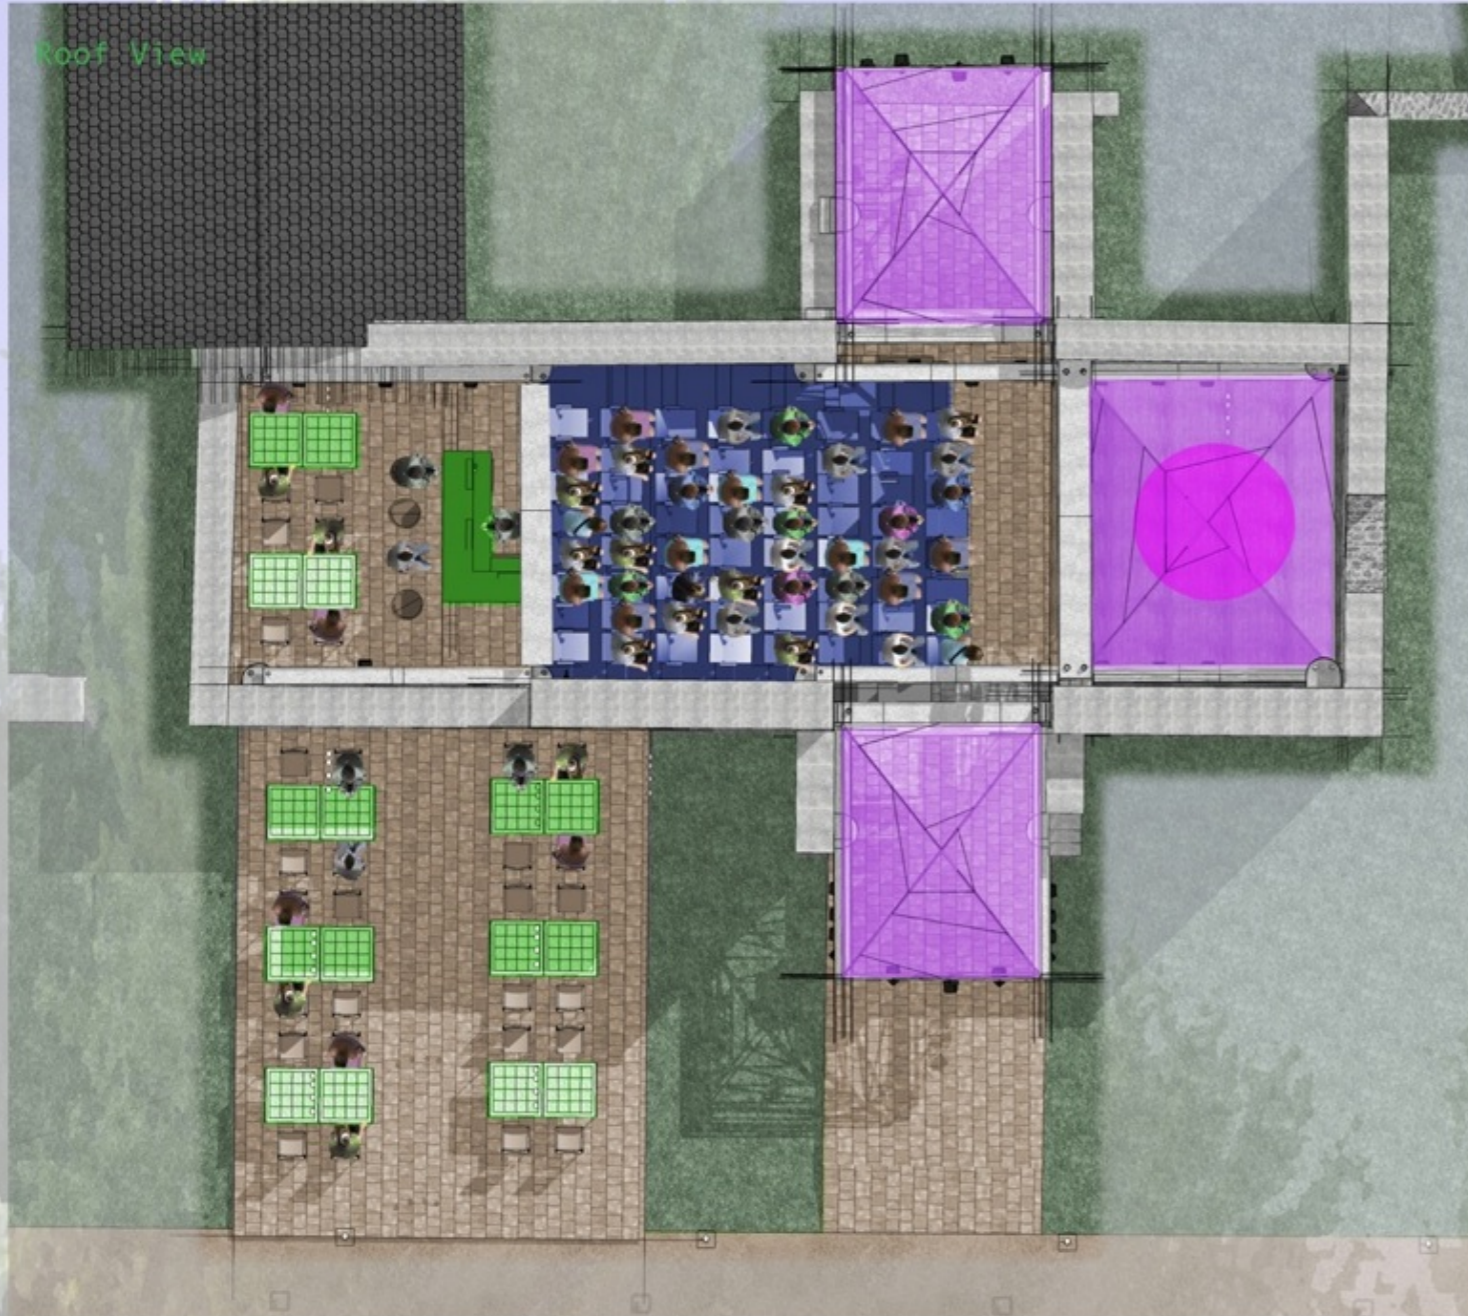

## Temporary Open-air Theatre and Café

This option proposes to make use of the barn and surrounding landscape as a temporary staging area for performances, and a Cafe/bar for use in the Summer. Either the stage, the seating or neither can be under-cover.

The venue can be used for performances by the local community. The form of the barn offers the possibility of arranging the stage in multiple configurations, allowing both the stage and the seating area to be tailored to each performance.

# Temporary Open-air Theatre

Aerial View Impression.

This proposal utilises the barn as a performance area, for both local communities and touring companies. The retractable bleacher seating can be stored permanently in the barn or elsewhere on site. Either the stage, the seating or neither can be under-cover.