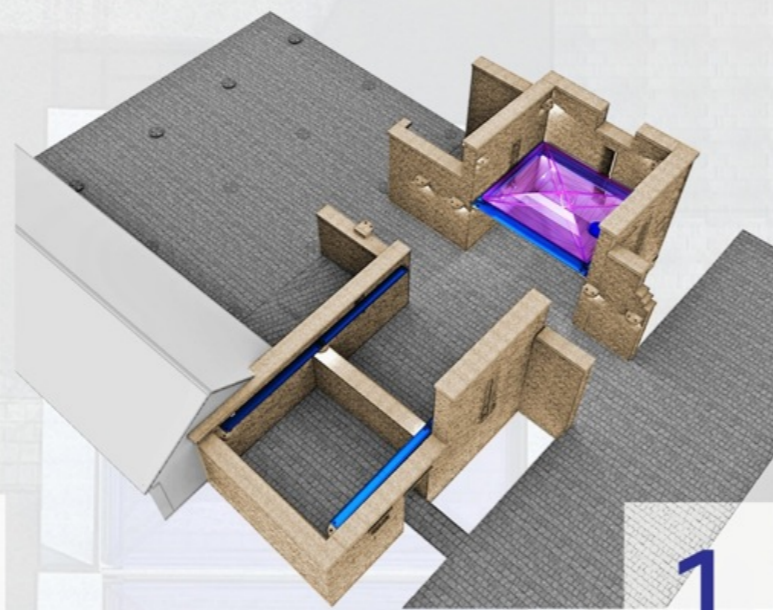

### Llanyrafon Manor Rural Heritage Centre Temporary Structure Assembly

3 4

Rain down-pipe

Secondary frame element with lighting-bar

light-weight roofing modules

1

2

3