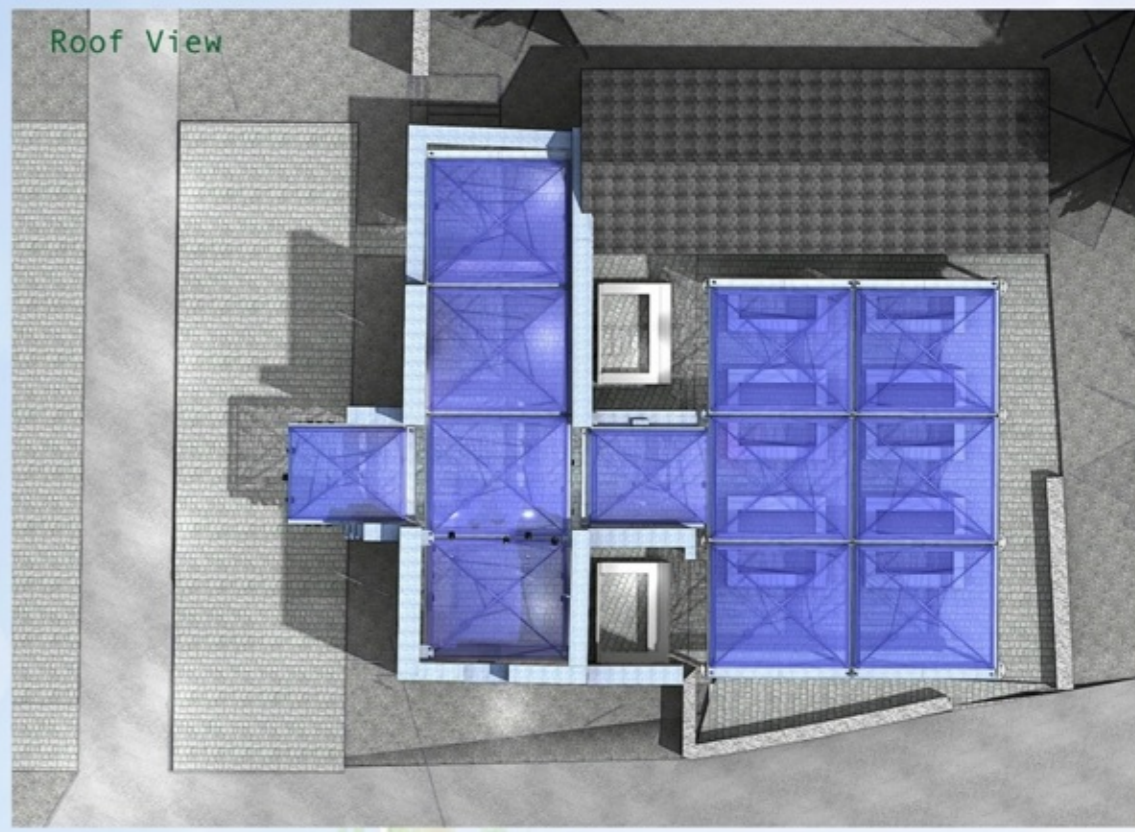

Llanyrafon Manor Rural Heritage Centre